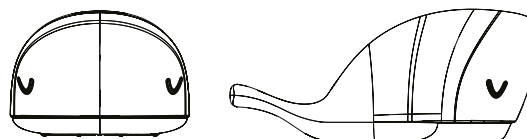

Mobi XL

Mobi XL

Le lampade Lightales nascono dall'interazione fra progetto e illustrazione: spenta un prezioso oggetto di design; accesa una favola.

Lightales lamps are born from the interaction between design and illustration: a precious design object when turned off; a tale once lighted up.